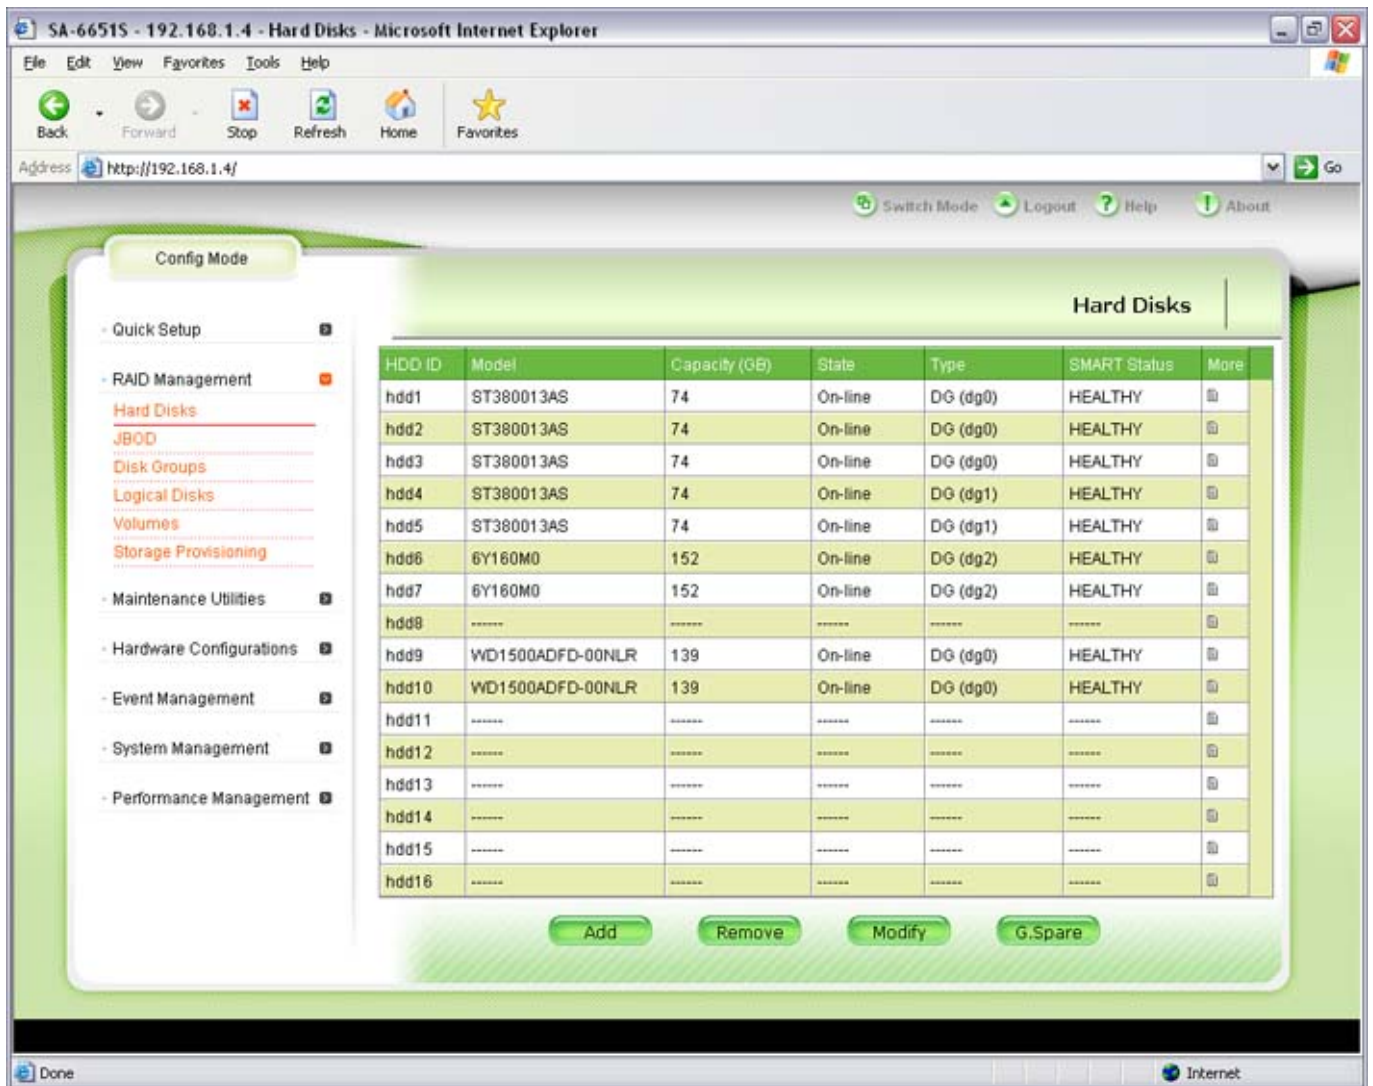

[Nvidia Geforce 8400Gs Скачать](#)

[Buku Belajar Membaca Anak Tk](#)

Sans Digital TowerRAID TR5M-BP 5 Bay eSATA 6Gbps RAID 0,1,5,JBOD, Spanning Tower RAID Subsystem Disk Array w/ FREE eSATA with port multiplier PCIe 2.. Note that the Sans Digital RAID Monitoring Software is still running in the background. [Download Aplikasi Pemutar Video Xxx](#)

[Opera For Mac 039:](#)

Hp 8200 elite sm bus controller driver download windows 7 64 bit About button – Used to display the current Sans Digital RAID Monitoring Software version.. Home; about sans digital 5 Bay eSATA 6G Port Multiplier RAID 0/1/10/5/ JBOD Tower w/ 6G PCIe Card.. TowerRAID TR5M6G - 5 Bay eSATA 6G Port Multiplier RAID 0/1/10/5/ JBOD Tower w/ 6G PCIe Card. cea114251b [Word For Mac Autorecovery](#)

cea114251b